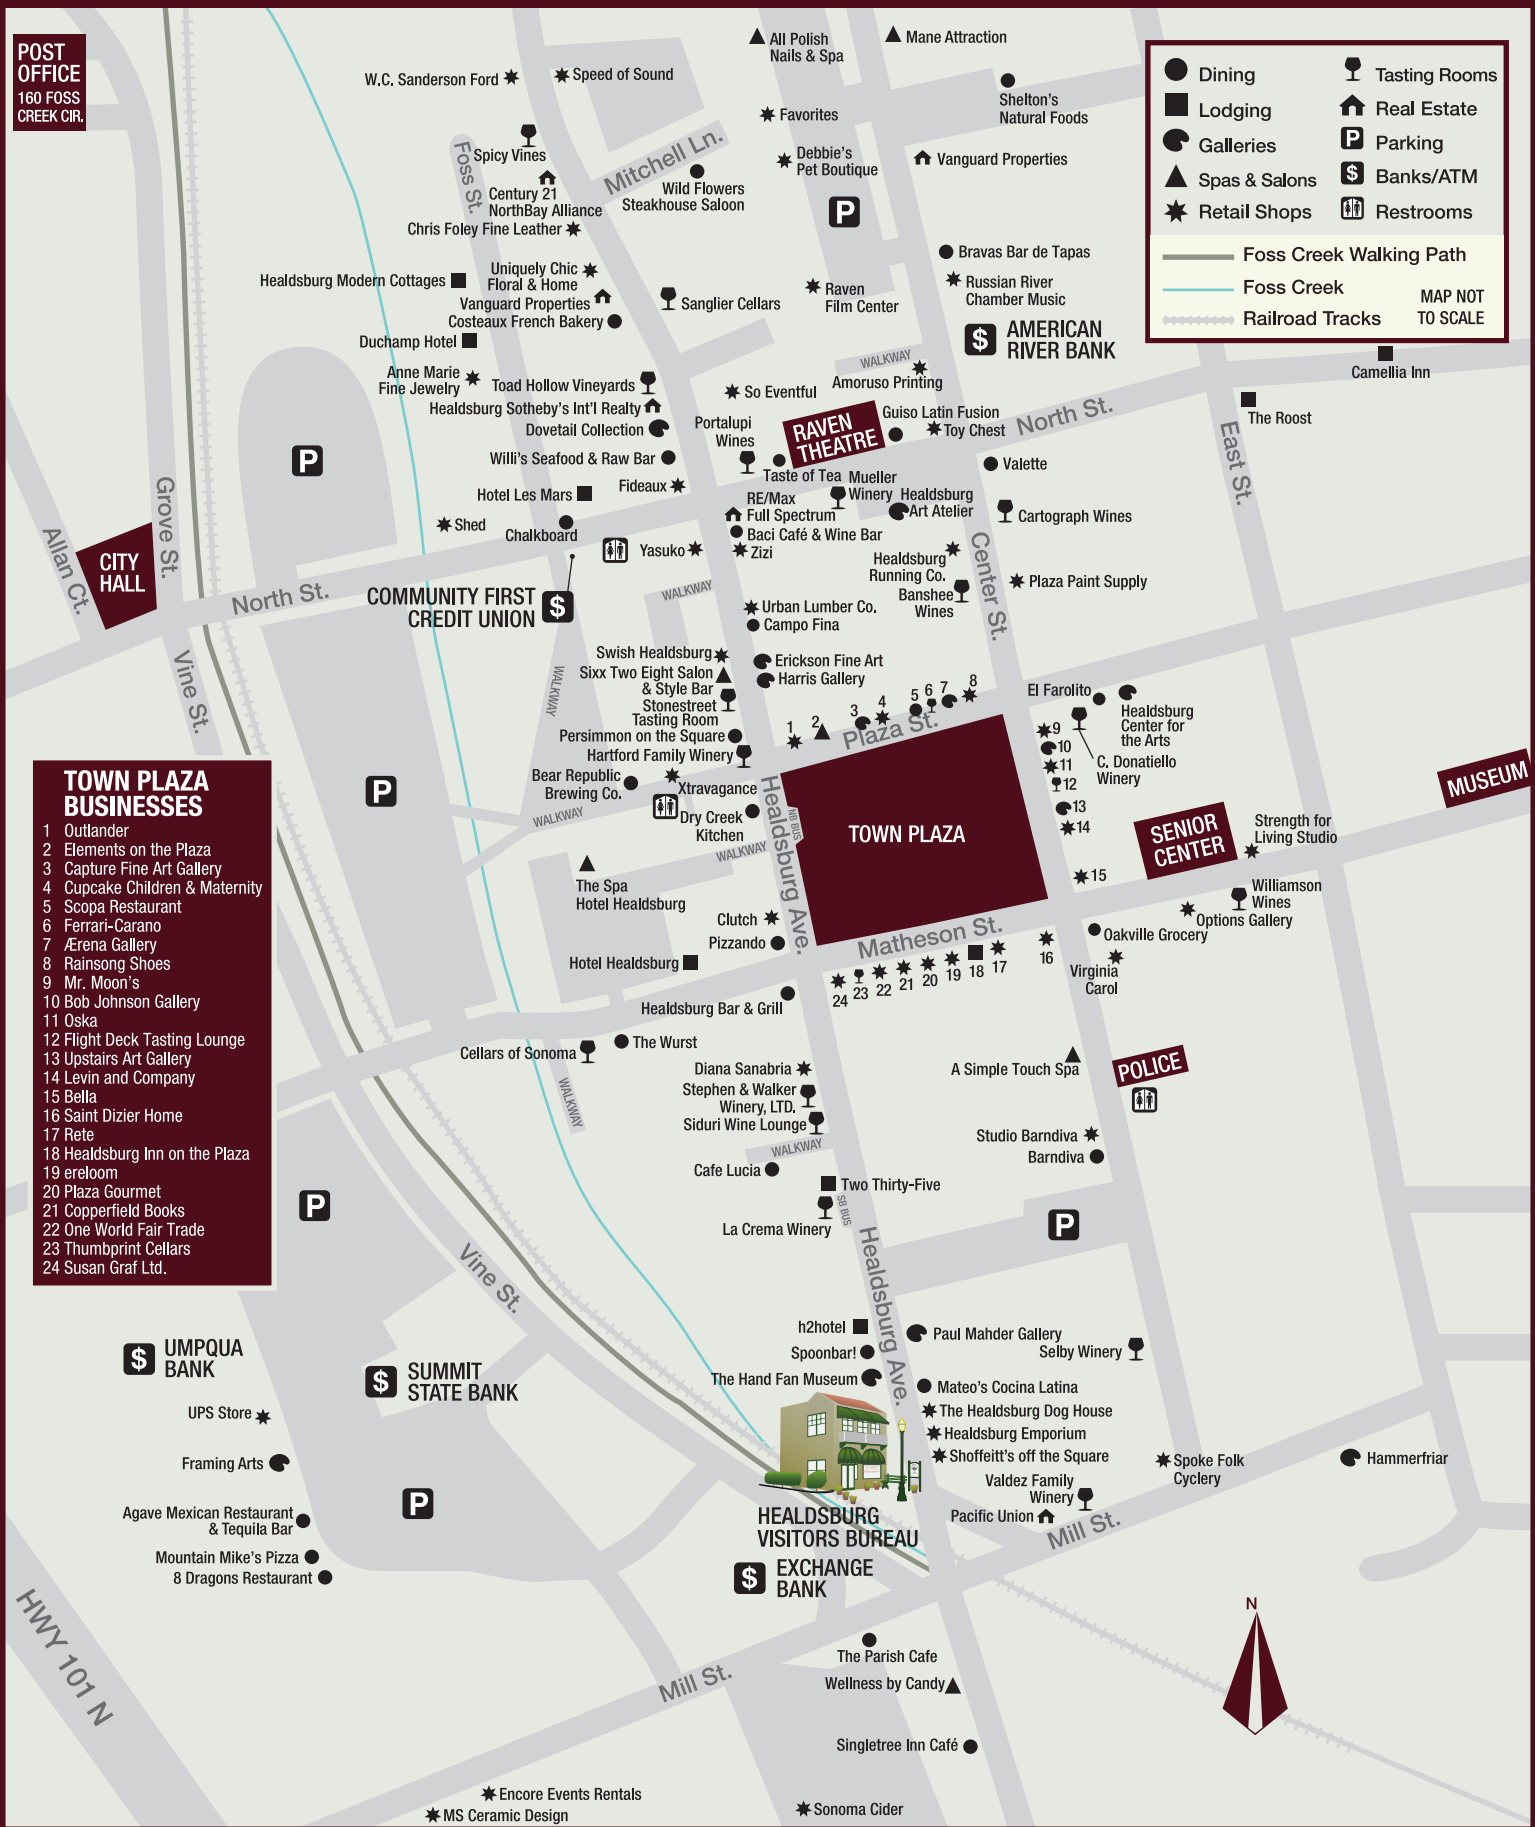

HEALDSBURG
CHAMBER OF COMMERCE
& VISITORS BUREAU

HEALDSBURG, CALIFORNIA PLAZA AREA BUSINESSES

POST OFFICE
160 FOSS
CREEK CIR.

● Dining	🍷 Tasting Rooms
■ Lodging	🏠 Real Estate
● Galleries	P Parking
▲ Spas & Salons	💰 Banks/ATM
★ Retail Shops	🚻 Restrooms
— Foss Creek Walking Path	
— Foss Creek	
— Railroad Tracks	

MAP NOT TO SCALE

- TOWN PLAZA BUSINESSES**
- 1 Outlander
 - 2 Elements on the Plaza
 - 3 Capture Fine Art Gallery
 - 4 Cupcake Children & Maternity
 - 5 Scopa Restaurant
 - 6 Ferrari-Carano
 - 7 A'arena Gallery
 - 8 Rainsong Shoes
 - 9 Mr. Moon's
 - 10 Bob Johnson Gallery
 - 11 Oaska
 - 12 Flight Deck Tasting Lounge
 - 13 Upstairs Art Gallery
 - 14 Levin and Company
 - 15 Bella
 - 16 Saint Dizier Home
 - 17 Rete
 - 18 Healdsburg Inn on the Plaza
 - 19 ereloom
 - 20 Plaza Gourmet
 - 21 Copperfield Books
 - 22 One World Fair Trade
 - 23 Thumbprint Cellars
 - 24 Susan Graf Ltd.

UMPQUA BANK

SUMMIT STATE BANK

HEALDSBURG VISITORS BUREAU

EXCHANGE BANK

POLICE

SENIOR CENTER

MUSEUM

	Dining		Tasting Rooms
	Lodging		Real Estate
	Galleries		Parking
	Spas & Salons		Banks/ATM
	Retail Shops		Restrooms
		Foss Creek	
		Railroad Tracks	

MAP NOT TO SCALE

SEE MAP DETAIL FOR FEATURES IN SHADED AREA

HEALDSBURG VISITORS BUREAU