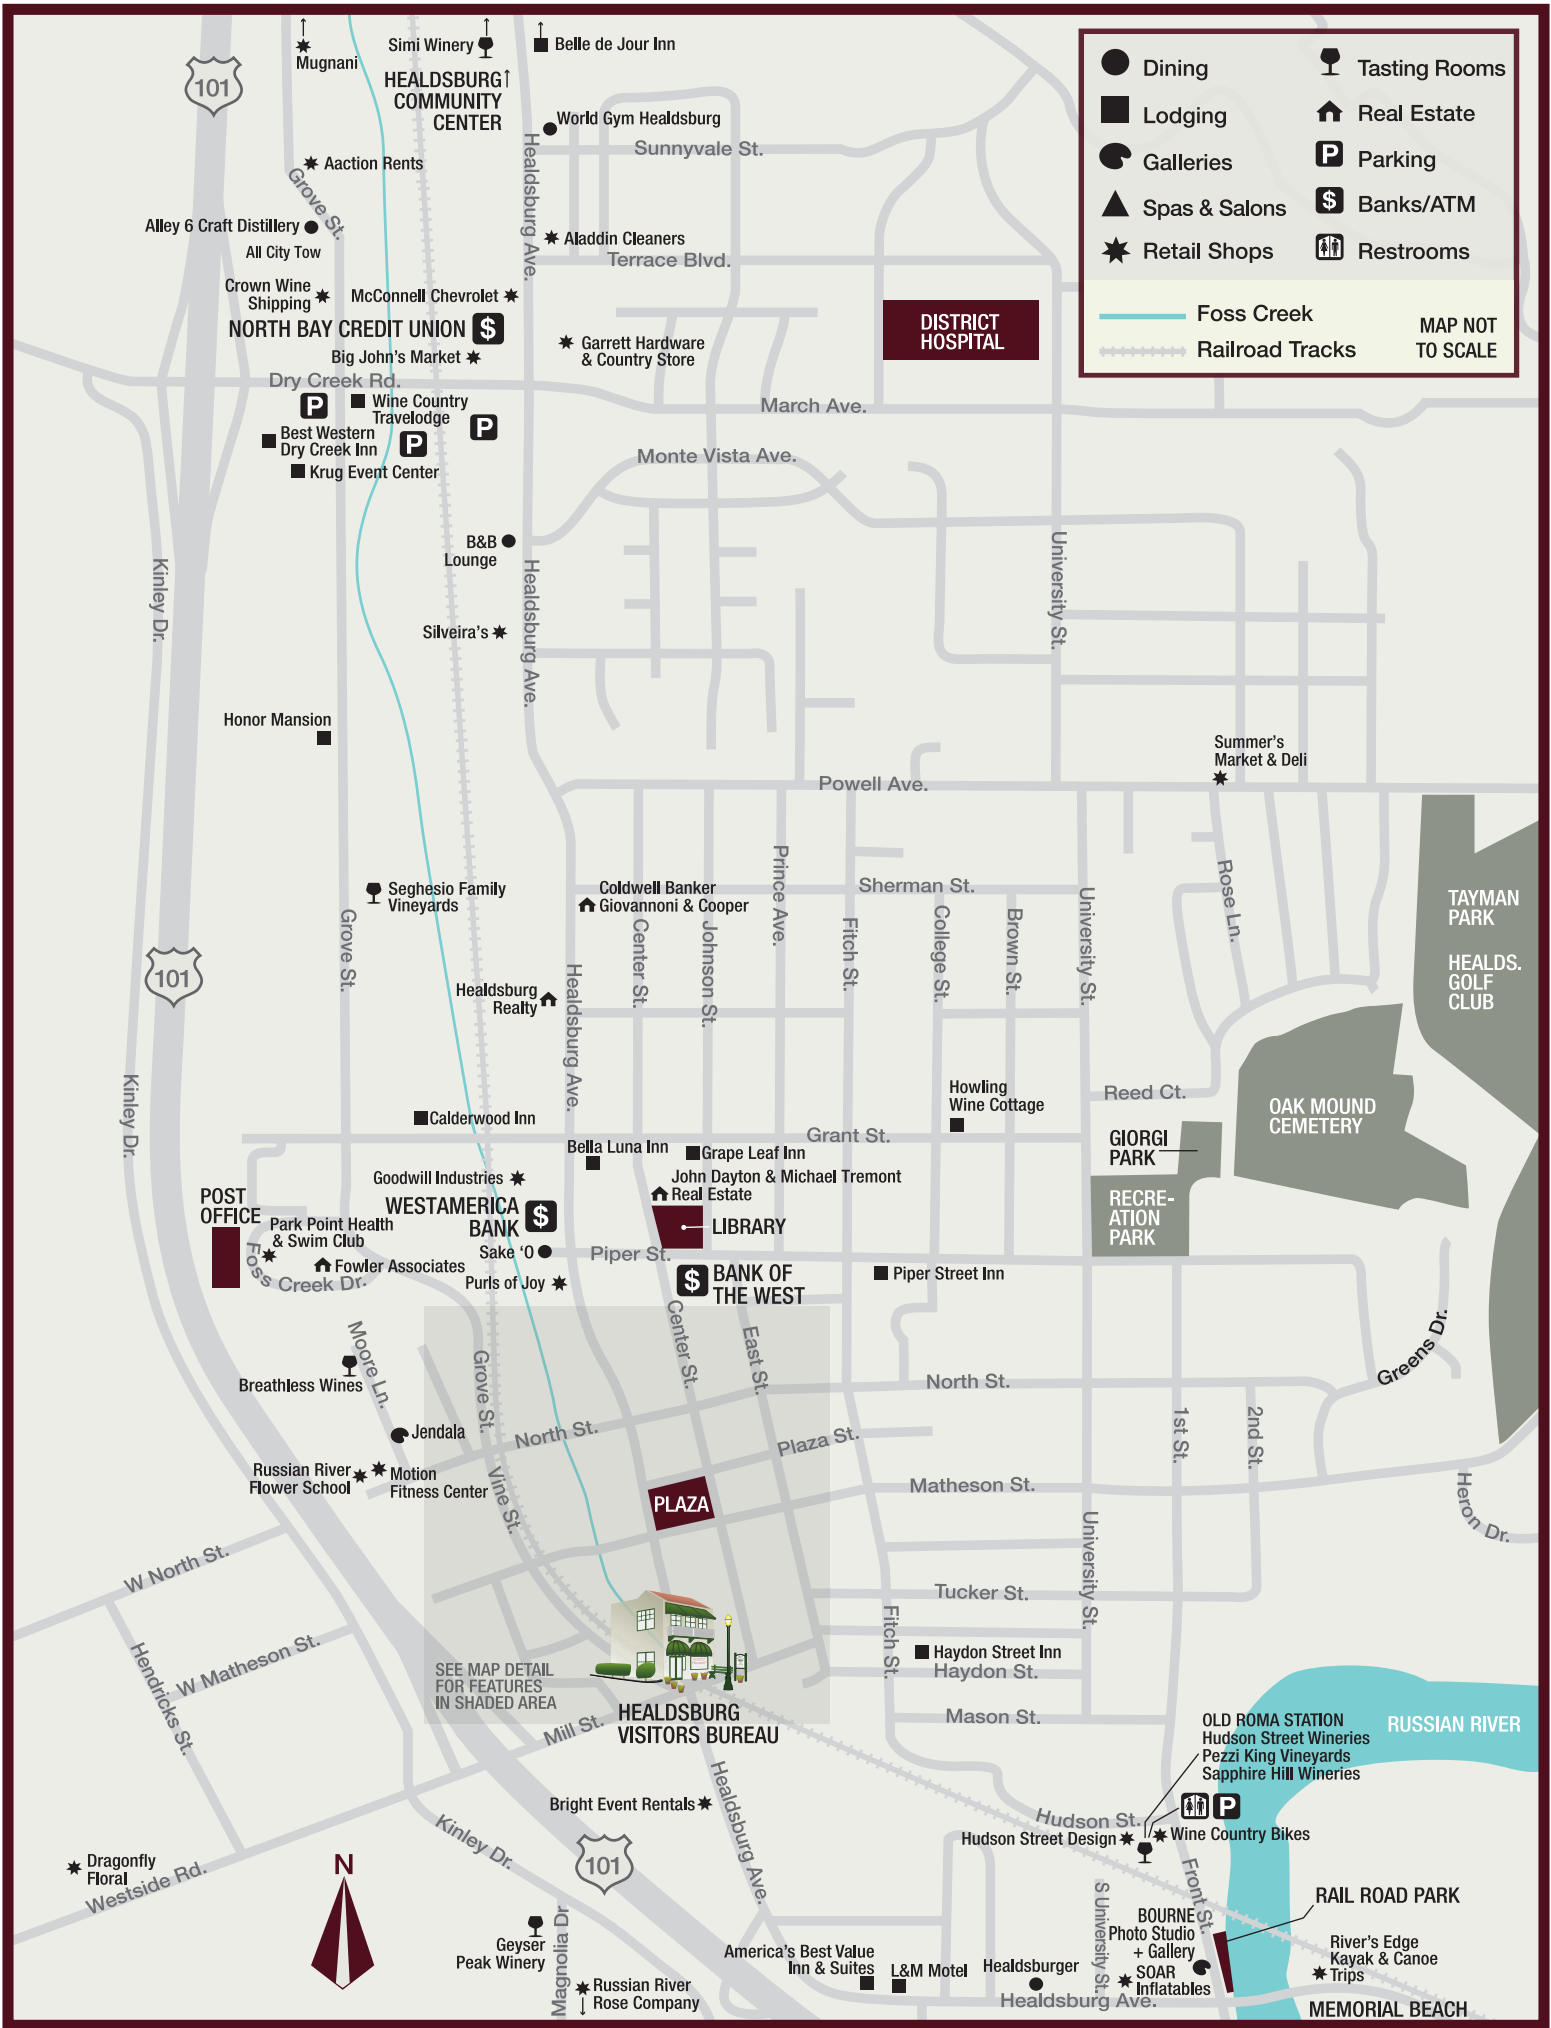

HEALDSBURG
CHAMBER OF COMMERCE
& VISITORS BUREAU

HEALDSBURG, CALIFORNIA PLAZA AREA BUSINESSES

POST OFFICE
160 FOSS
CREEK CIR.

● Dining	🍷 Tasting Rooms
■ Lodging	🏠 Real Estate
● Galleries	P Parking
▲ Spas & Salons	💰 Banks/ATM
★ Retail Shops	🚻 Restrooms
— Foss Creek Walking Path	
— Foss Creek	
— Railroad Tracks	

MAP NOT TO SCALE

- TOWN PLAZA BUSINESSES**
- 1 Outlander
 - 2 Elements on the Plaza
 - 3 Capture Fine Art Gallery
 - 4 Cupcake Children & Maternity
 - 5 Scopa Restaurant
 - 6 Ferrari-Carano
 - 7 A'arena Gallery
 - 8 Rainsong Shoes
 - 9 Mr. Moon's
 - 10 Bob Johnson Gallery
 - 11 Oaska
 - 12 Flight Deck Tasting Lounge
 - 13 Upstairs Art Gallery
 - 14 Levin and Company
 - 15 Bella
 - 16 Saint Dizier Home
 - 17 Rete
 - 18 Healdsburg Inn on the Plaza
 - 19 ereloom
 - 20 Plaza Gourmet
 - 21 Copperfield Books
 - 22 One World Fair Trade
 - 23 Thumbprint Cellars
 - 24 Susan Graf Ltd.

UMPQUA BANK

SUMMIT STATE BANK

HEALDSBURG VISITORS BUREAU

EXCHANGE BANK

POLICE

SENIOR CENTER

MUSEUM

	Dining		Tasting Rooms
	Lodging		Real Estate
	Galleries		Parking
	Spas & Salons		Banks/ATM
	Retail Shops		Restrooms
		Foss Creek	
		Railroad Tracks	

MAP NOT TO SCALE

SEE MAP DETAIL FOR FEATURES IN SHADED AREA

HEALDSBURG VISITORS BUREAU